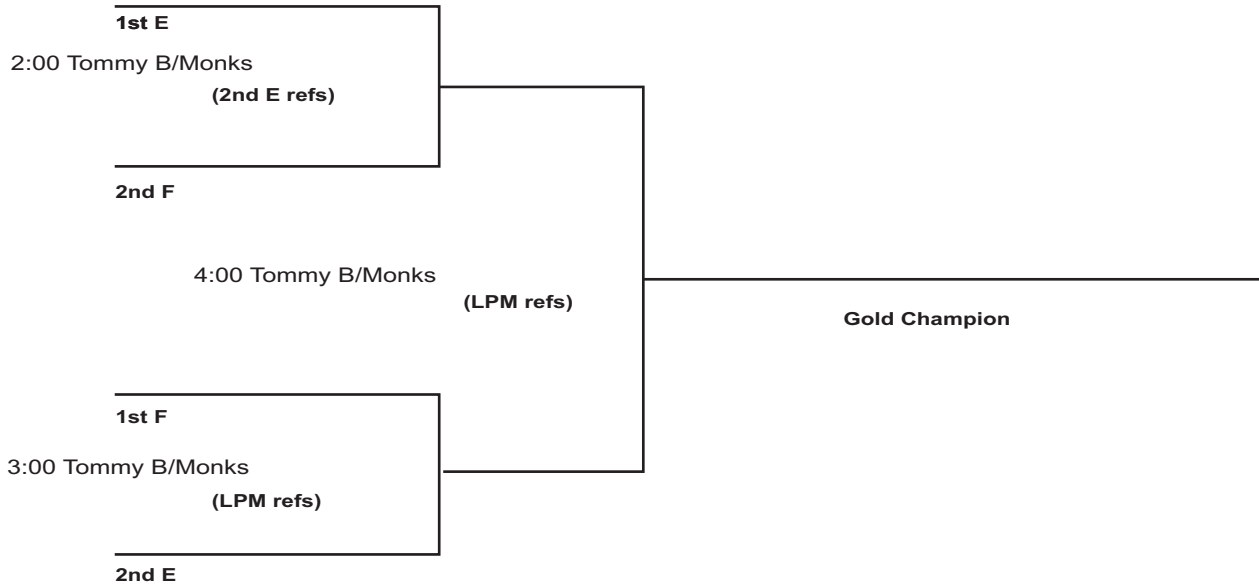

13U Girls Gold Bracket

Pools C & D

LPM refs means "Loser of Previous Match"

13U Girls Consolation Bracket

15U Girls Gold Bracket

Pools E & F

LPM refs means "Loser of Previous Match"

15U Girls Consolation Bracket

14U Girls Gold Bracket

Pools G & H

LPM refs means "Loser of Previous Match"

14U Girls Consolation Bracket