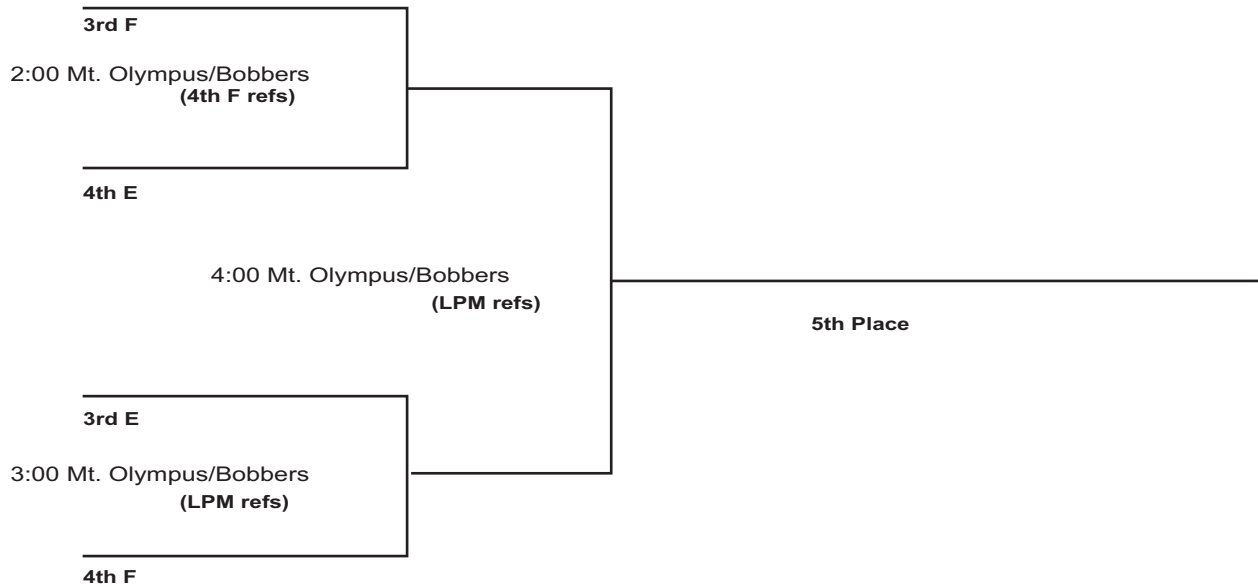

13U Girls Gold Bracket

Pools C & D

LPM refs means "Loser of Previous Match"

13U Girls Consolation Bracket

15U Girls Gold Bracket

Pools E & F

LPM refs means "Loser of Previous Match"

15U Girls Consolation Bracket

14U Girls Gold Bracket

Pools G & H

LPM refs means "Loser of Previous Match"

14U Girls Consolation Bracket